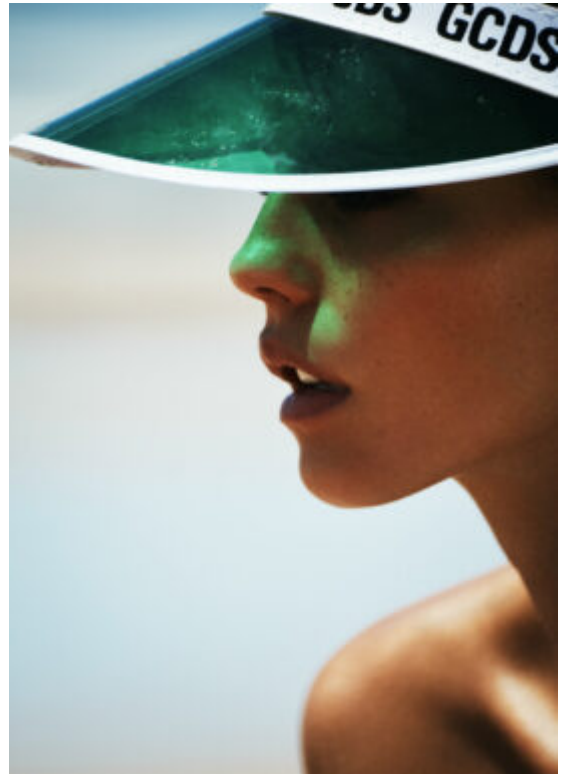

TRUE MODELS

Daniela Freitas

170 | 80 / 60 / 89 / 37 | Light Brown / Green

TRUE MODELS

Daniela Freitas

170 | 80 / 60 / 89 / 37 | Light Brown / Green

TRUE MODELS

Daniela Freitas

170 | 80 / 60 / 89 / 37 | Light Brown / Green