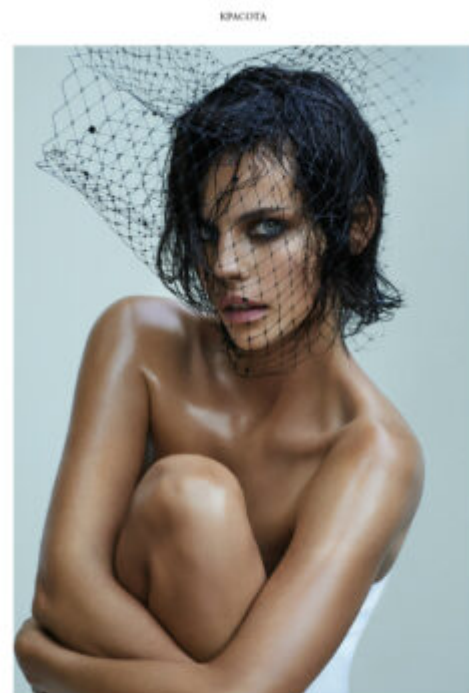

TRUE MODELS

Daniela Freitas

170 | 80 / 60 / 89 / 37 | Light Brown / Green

TRUE MODELS

Daniela Freitas

170 | 80 / 60 / 89 / 37 | Light Brown / Green

TRUE MODELS

Daniela Freitas

170 | 80 / 60 / 89 / 37 | Light Brown / Green