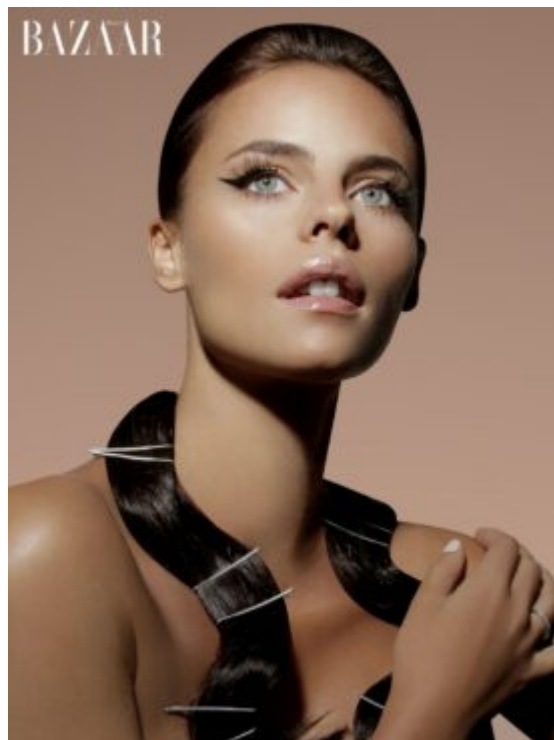

TRUE MODELS

Daniela Freitas

170 | 80 / 60 / 89 / 37 | Light Brown / Green

TRUE MODELS

Daniela Freitas

170 | 80 / 60 / 89 / 37 | Light Brown / Green

TRUE MODELS

Daniela Freitas

170 | 80 / 60 / 89 / 37 | Light Brown / Green